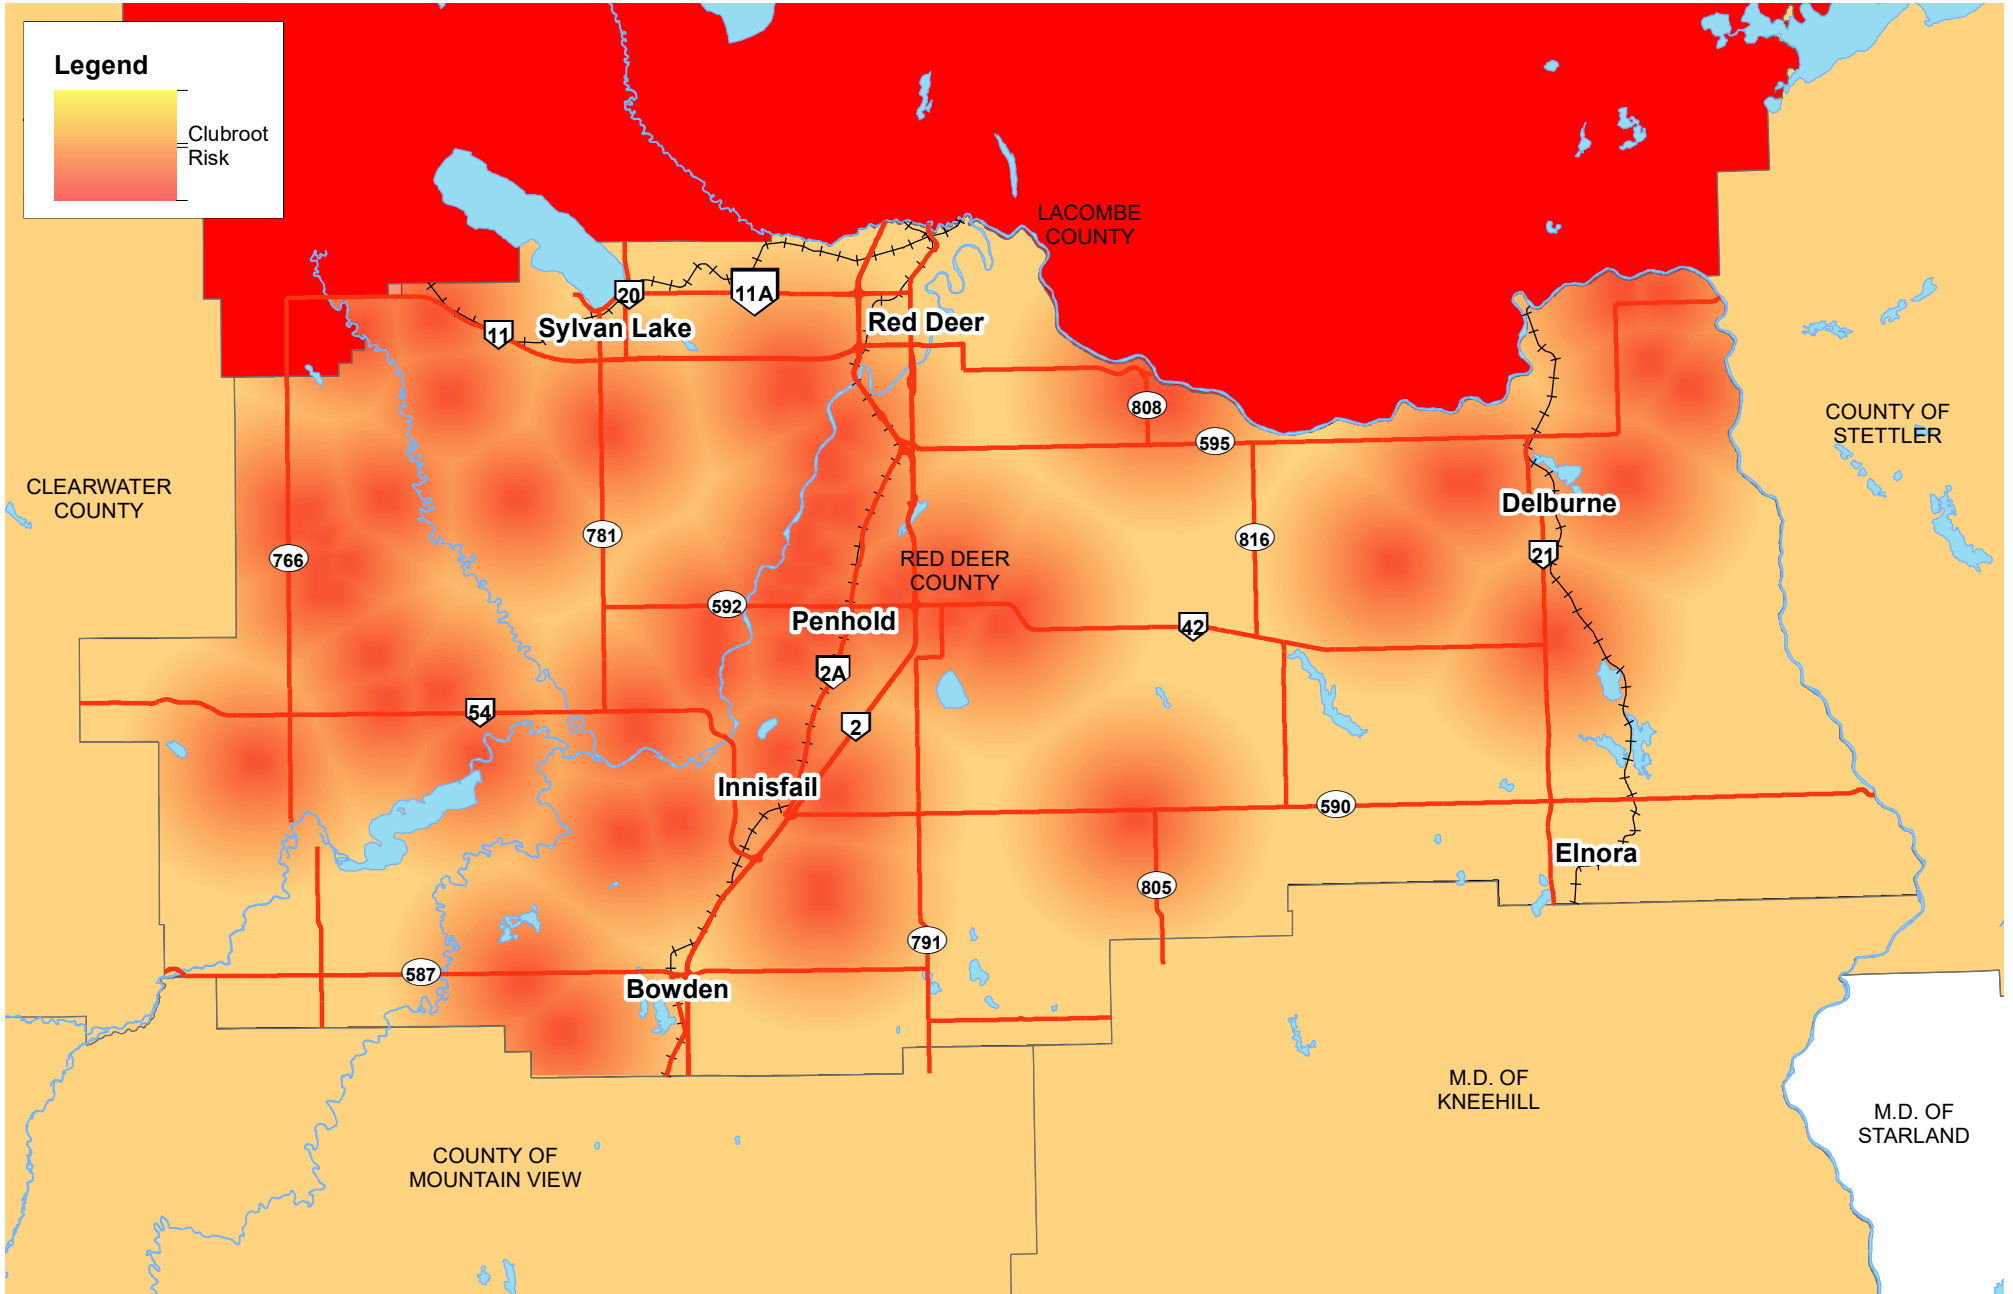

Clubroot Risk Map

Confirmed Clubroot Locations: 76

October 2021

Disclaimer: This map is based off clubroot positive locations known to Red Deer County. Clubroot is believed to be present throughout the County and appropriate management and sanitation procedures should be followed.